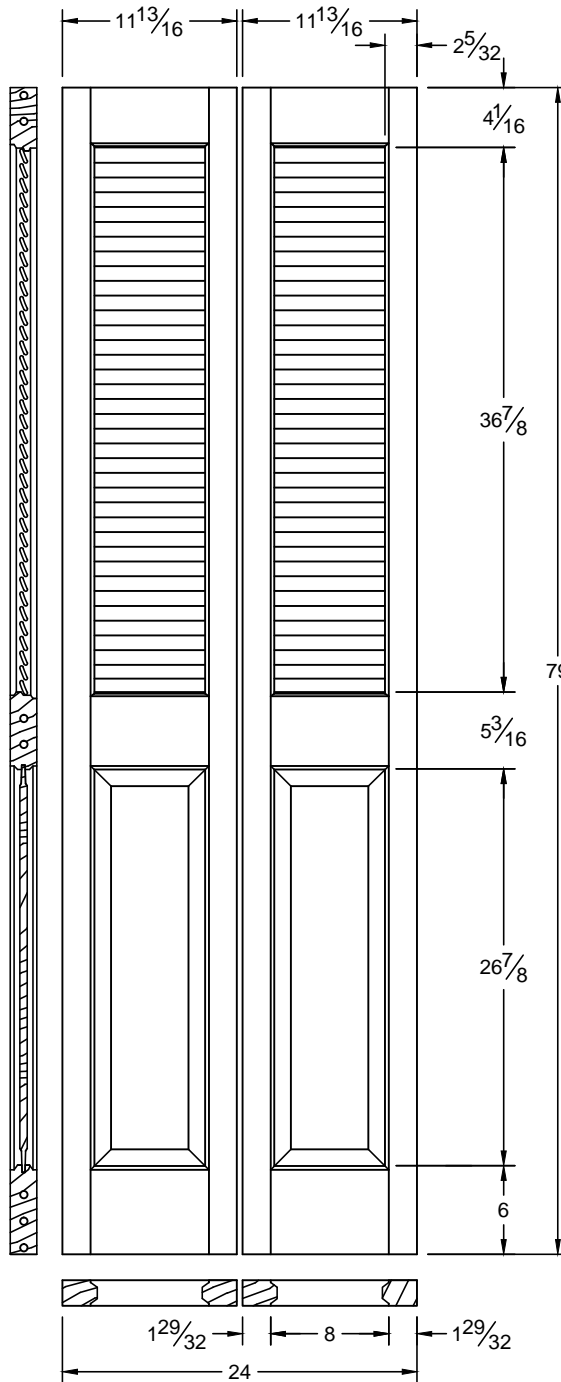

of louvers
in top section
37

Note: All rail and stile dimensions are a overall measurement.

This drawing contains information which is the property of Woodgrain Millwork, Inc. This drawing is received on confidence and contents may not be disclosed without the prior written consent of Woodgrain Millwork, Inc.

732 BF

Draw #:	Taper 732_24_79_BF
Date:	03 - 09 - 13
Drawn By:	T Doughty

woodgrain doors