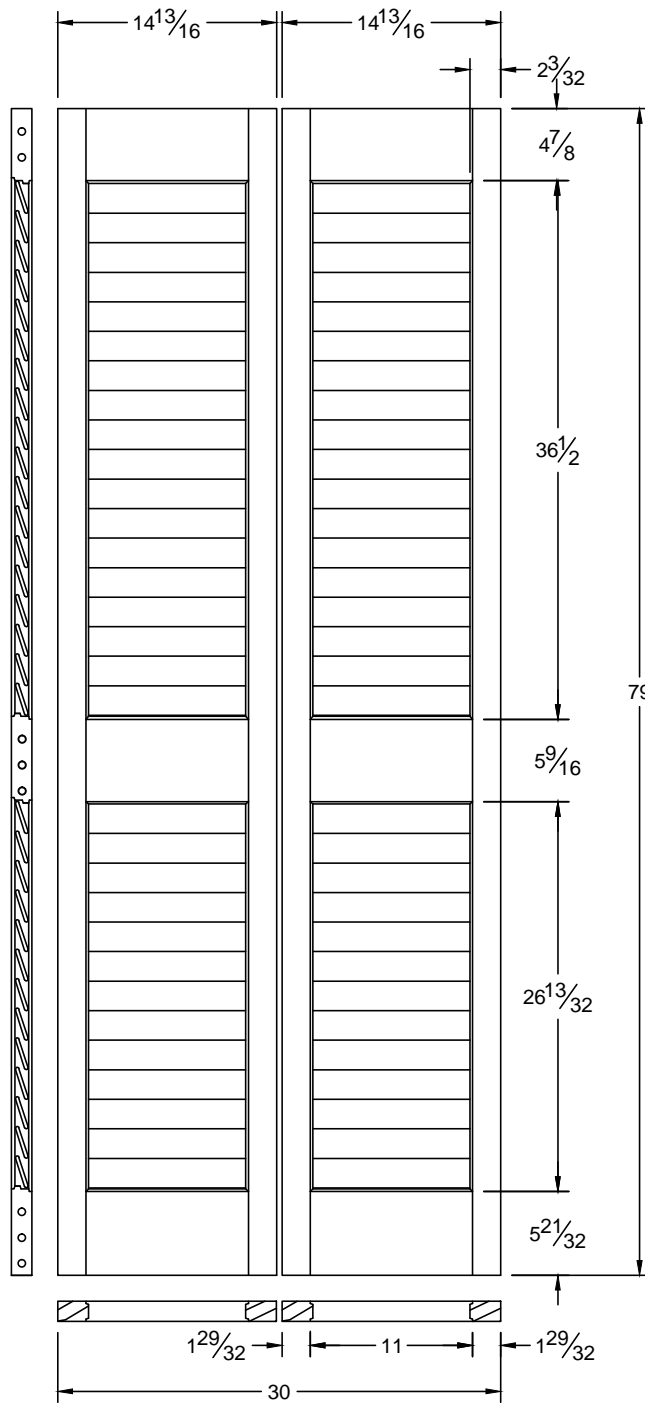

of louvers
in top section
18

of louvers
in bottom section
13

This drawing contains information which is the property of Woodgrain Millwork, Inc. This drawing is received on confidence and contents may not be disclosed without the prior written consent of Woodgrain Millwork, Inc.

P730 BF

Draw #:	Taper P730_30_79-BF
Date:	03 - 09 - 13
Drawn By:	T Doughty

woodgrain doors