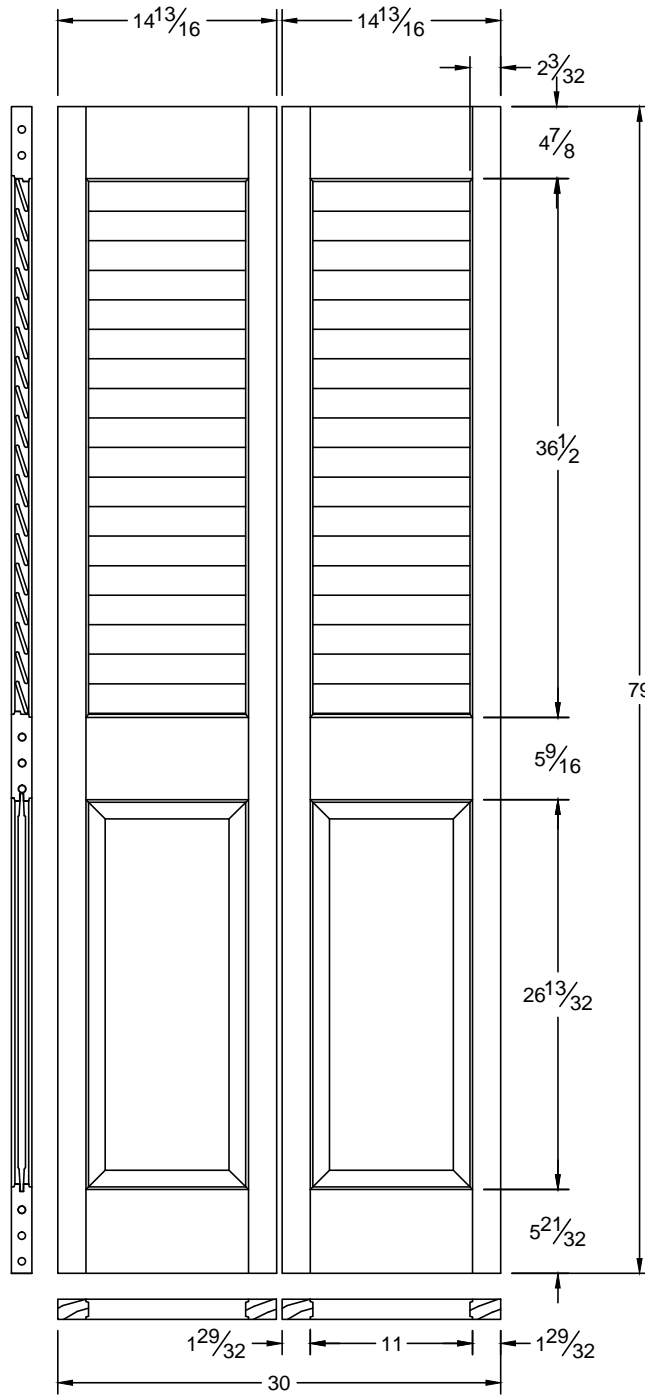

of louvers
in top section
18

This drawing contains information which is the property of Woodgrain Millwork, Inc. This drawing is received on confidence and contents may not be disclosed without the prior written consent of Woodgrain Millwork, Inc.

P732 BF

Draw #:	Taper P732_30_79-BF
Date:	03 - 03 - 13
Drawn By:	T Doughty

woodgrain doors